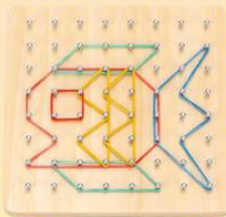

# PUZZLES & GAMES

**Wooden Peg Puzzles**  
More designs available  
**\$14.95**

**Creative Rubber Band Geoboard**  
**\$24.95**

**SUPER PRICE**  
was \$34.95

**Forest Apple Memory Game**  
Match colours, shapes and objects  
**\$29.95**