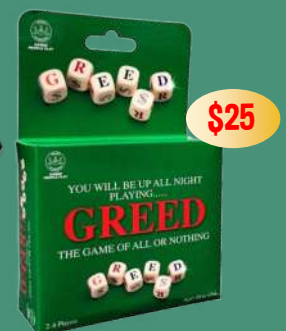

\$49

CHESS CHECKERS BACKGAMMON SET - in a 38cm timber case, these three classic games will become a staple in your home.

Travel Games

\$12.50

\$38

WIKKI ACTIVITY SET Twist, Bend, Stick, Play, Reuse!!!
WIKKI RAINBOW 24 PACK

\$37

MAGNA-TILES microMAGS Travel Set - 26 pieces of mini magnetic tiles for take anywhere. Encourages children to learn through play. 3+

\$36

RUMMI TRAVEL - travel size version of the original Rummikub. 2-4 players 6+

\$14.99 ea

HOLIDAY CROSSWORDS | LOTS OF THINGS TO DOODLE | HOLIDAY PUZZLE PAD | BIG PUZZLE BOOK

\$14 ea

MAGNETIC TRAVEL GAMES - lots of titles available. Fun activities for travel.

\$24

BOGGLE - shake the grid to mix up the letters, then make as many words as you can. Play by yourself or with friends. 8+

\$36

HIVE POCKET - trap your opponents Queen tile by moving the bugs. 2 players 9+

\$25

GREED TRAVEL - players may roll as long as they score, but don't get too GREEDY or you'll lose it all! 2-6 players 10+