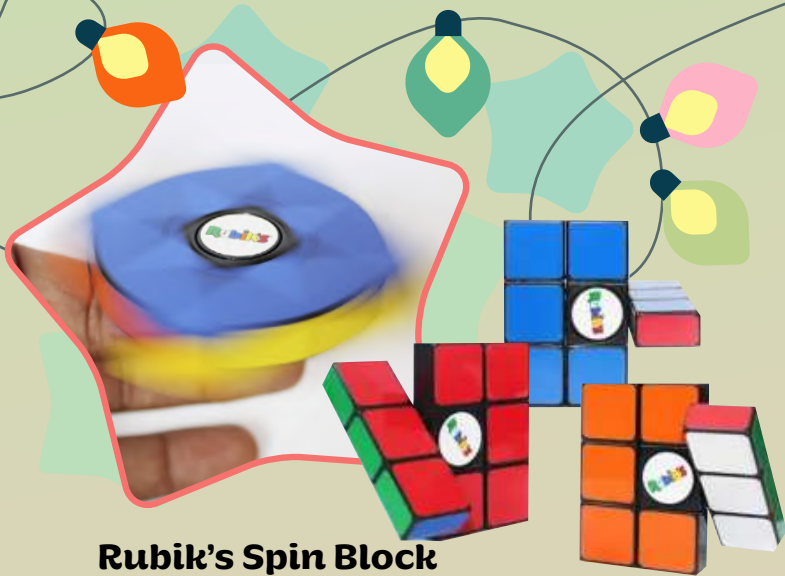

## **French Cut Chess 40cm**

A beautiful 40cm natural and brown stained folding board, perfect for travel. French cut pieces. 8yrs+  
**\$69.95**

### Rubik's Spin Block

Pocket-size fun! Combines the fidget spinner and speed cube. Great for fidgety hands. 5yrs+

**\$14.95ea**