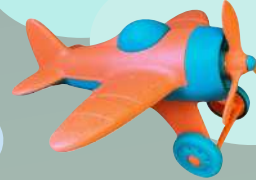

Early Learning

Baby Einstein Sticky Spinner

Babes can spin and hit this toy that safely suctions to smooth surfaces. 3mths+
\$19.95

Animambo Wooden Drum

Create a rich and relaxing multi-tonal sound on this wooden drum. Measures 23.4x11.5x10.5cm 2yrs+
\$49.95

Stringable Farm Beads

With 2 long strings and 11 farm themed beads youngsters can improve their skills and develop their imagination. 2yrs+
\$34.95

Silverlit Dino Heads Up

A lively little robotic dino, just touch his head to control his movements. Sound and light effects. 2 x AAA batteries not included. 13x15.5x9cm 3yrs+
\$17.95ea

John Deere Toolbox

Realistic tools and accessories with a working tape measure, perfectly sized for small hands to enjoy imaginative play. 3yrs+
\$34.95

Baby Einstein Baby Water Playmat.

A wibbly wobbly tummy-time playmat. Fill with water to engage and entertain infants. 3mths+
\$29.95

BIO Plane & Helicopter Set

Fantastic land or water flying fun made from Bio plastics. 3yrs+
\$24.95

Lilliputiens Baby Ari

Take care of baby Ari as she lies snugly in her reversible basket underneath her blanket. 12mths+
\$59.95