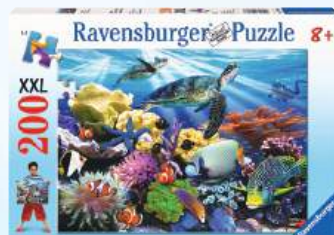

Bluey Family Time Puzzle
 2x12p

Large Construction Vehicles
 Puzzle 3x49p

Among the Dinosaurs Puzzle
 100p

Capybara 100p

Ocean Turtles Puzzle 200p

Jeweled Jungle Puzzle 500p

The Canals of Venice 1000p

Oh My Pigeons!

Minecraft Explorers Card Game

***25% off these brands ONLY:** Ravensburger – BRIO – Schleich – Sylvanian Families – Orchard Toys – GraviTrax.
 Sale ends 31st July 2026

**25%
OFF SALE**

See in-store for
full range*