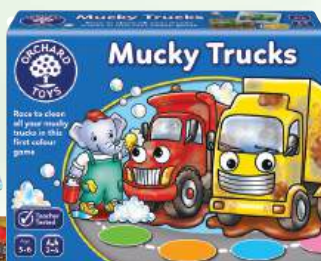

Rooster

Highland Bull

Catch and Count

Alphabet Bingo

Tractor Tractor

Five Little Ducks

Troll In A Hole

Mucky Trucks

Map of Australia & NZ 150pc

Farmyard Heads & Tails

***25% off these brands ONLY: Ravensburger – BRIO
– Schleich – Sylvanian Families – Orchard Toys – GraviTrax.
Sale ends 31st July 2026.**

INTERACTIVE TRACK SYSTEM
GRAVITRAX
 EXPERIENCE THE POWER OF GRAVITY