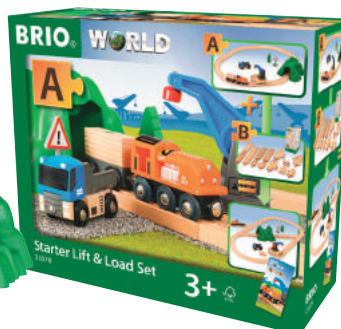

25% OFF SALE

SEE IN-STORE FOR FULL RANGE*

BRIO®

Construction Crane
w Lights 5 pieces

Lift and Load
Warehouse Set
32 pieces

B/O Steaming Train
3 Pieces

Flexible
Tunnel 3 pieces

Rechargeable
Engine mini USB cable

Beginner
Expansion Pack 11 pieces

Gantry Crane
4 pieces

Two-Way Battery
Powered Engine

Starter Lift & Load
Set A 19 pieces

Record & Play
Train Platform

*25% off these brands ONLY: BRIO – Sylvanian Families – Orchard Toys – Ravensburger – GraviTrax – Playmobil – Schleich