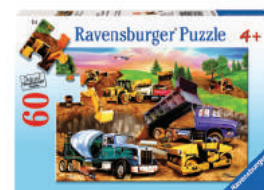

Diggers at Work Puzzle 2x24pc

Magical Forest Puzzle 2x24pc

Minions 2 Puzzle 3x49pc

Primeval Ruler Puzzle 3x49pc

Forest Zoo & Pets Puzzle 3x49pc

Ballet Rehearsal Puzzle 60pc

Construction Crowd Puzzle 60pc

Unicorn Grove Puzzle 100pc

Enchanted Forest Board Game

Rivers Roads & Rails Game

The Amazing Labyrinth Board Game

INTERACTIVE TRACK SYSTEM
GRAVITRAX
EXPERIENCE THE POWER OF GRAVITY

Action Pack Zipline

Starter-Set

GO Flexible

*25% off these brands ONLY: BRIO – Sylvanian Families – Orchard Toys – Ravensburger – GraviTrax – Playmobil – Schleich